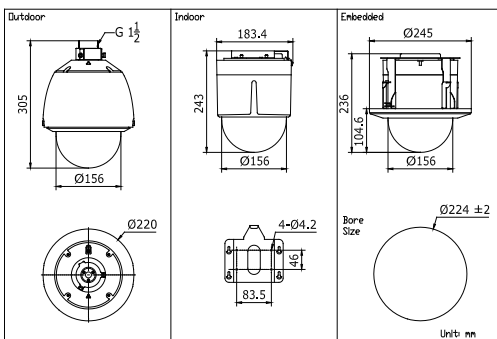

Dimensions